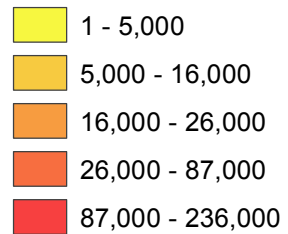

Red wine grape production (tonnes)

White wine grape production (tonnes)